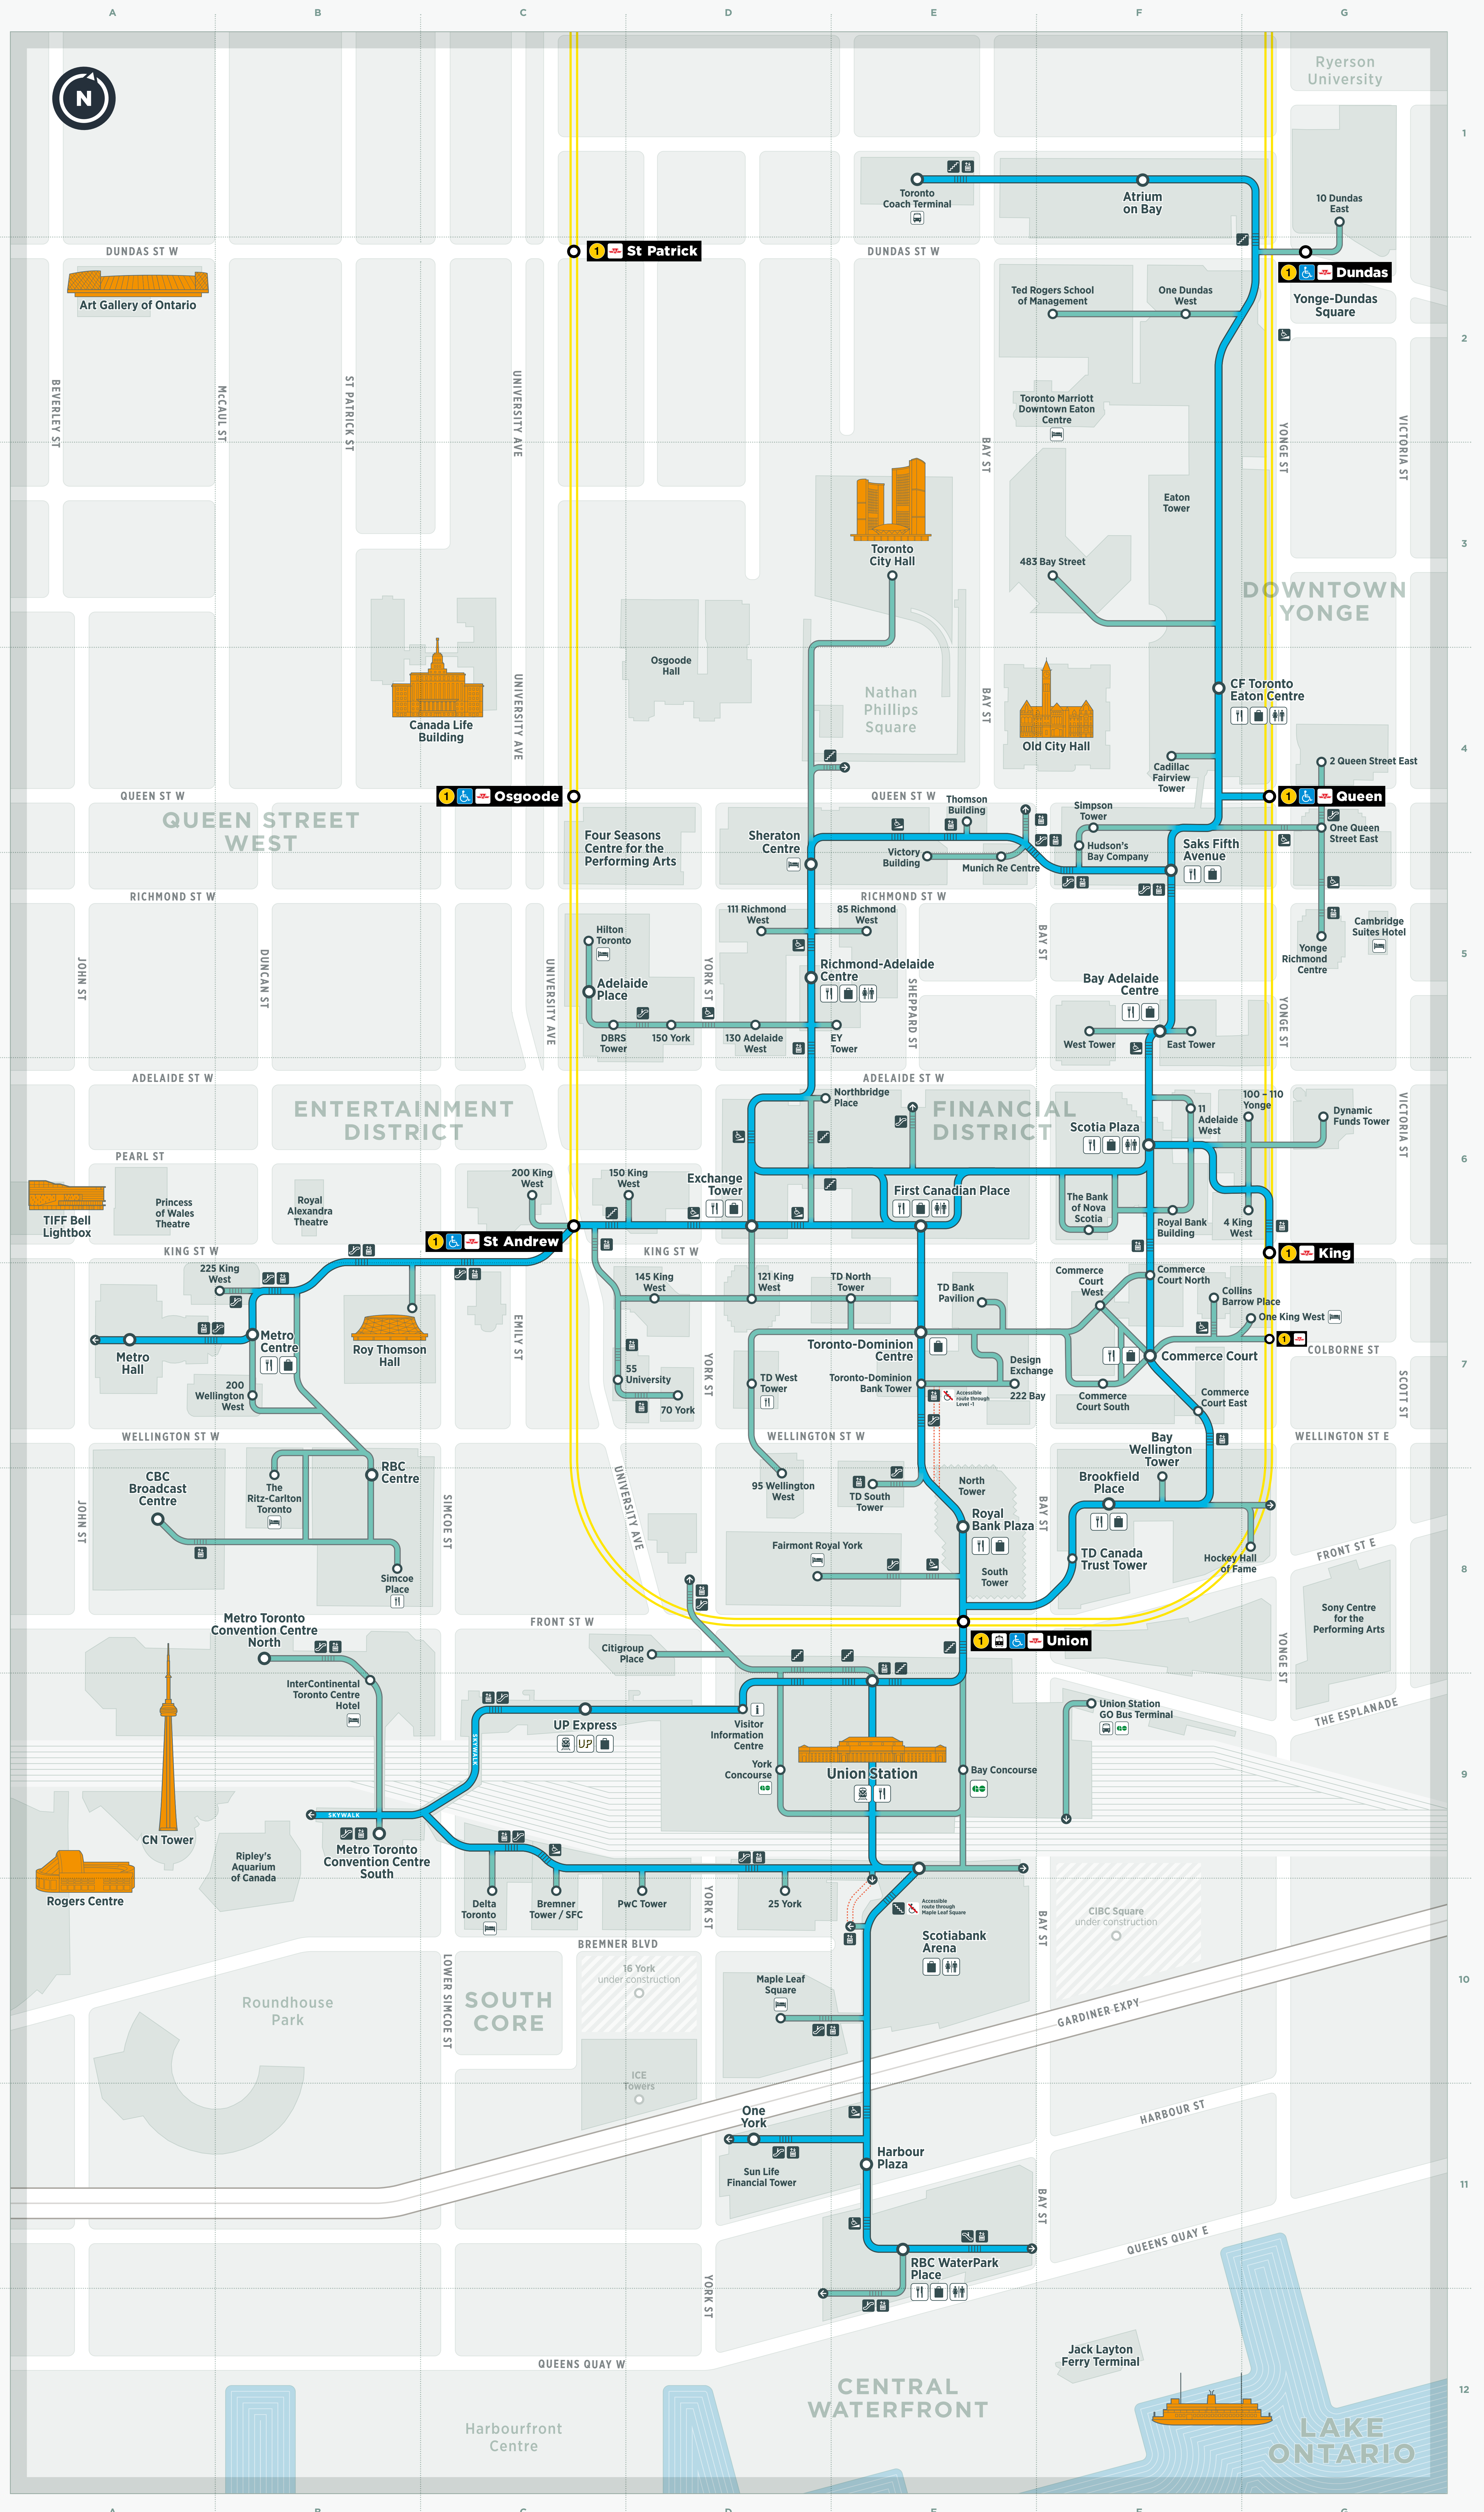

Map key

Toronto PATH

- Main PATH routes
- Connecting PATH routes
- Alternative accessible route
- Retail
- Food court
- Hotel
- Washrooms

Accessibility

- Stairs
- Escalator
- Accessible ramp
- Elevator
- Exit to street level
- No access (use alternative route)

Transit

- Subway
- Subway line
- Regional rail/bus
- UP Express
- Train terminal
- Barrier-free subway entrance