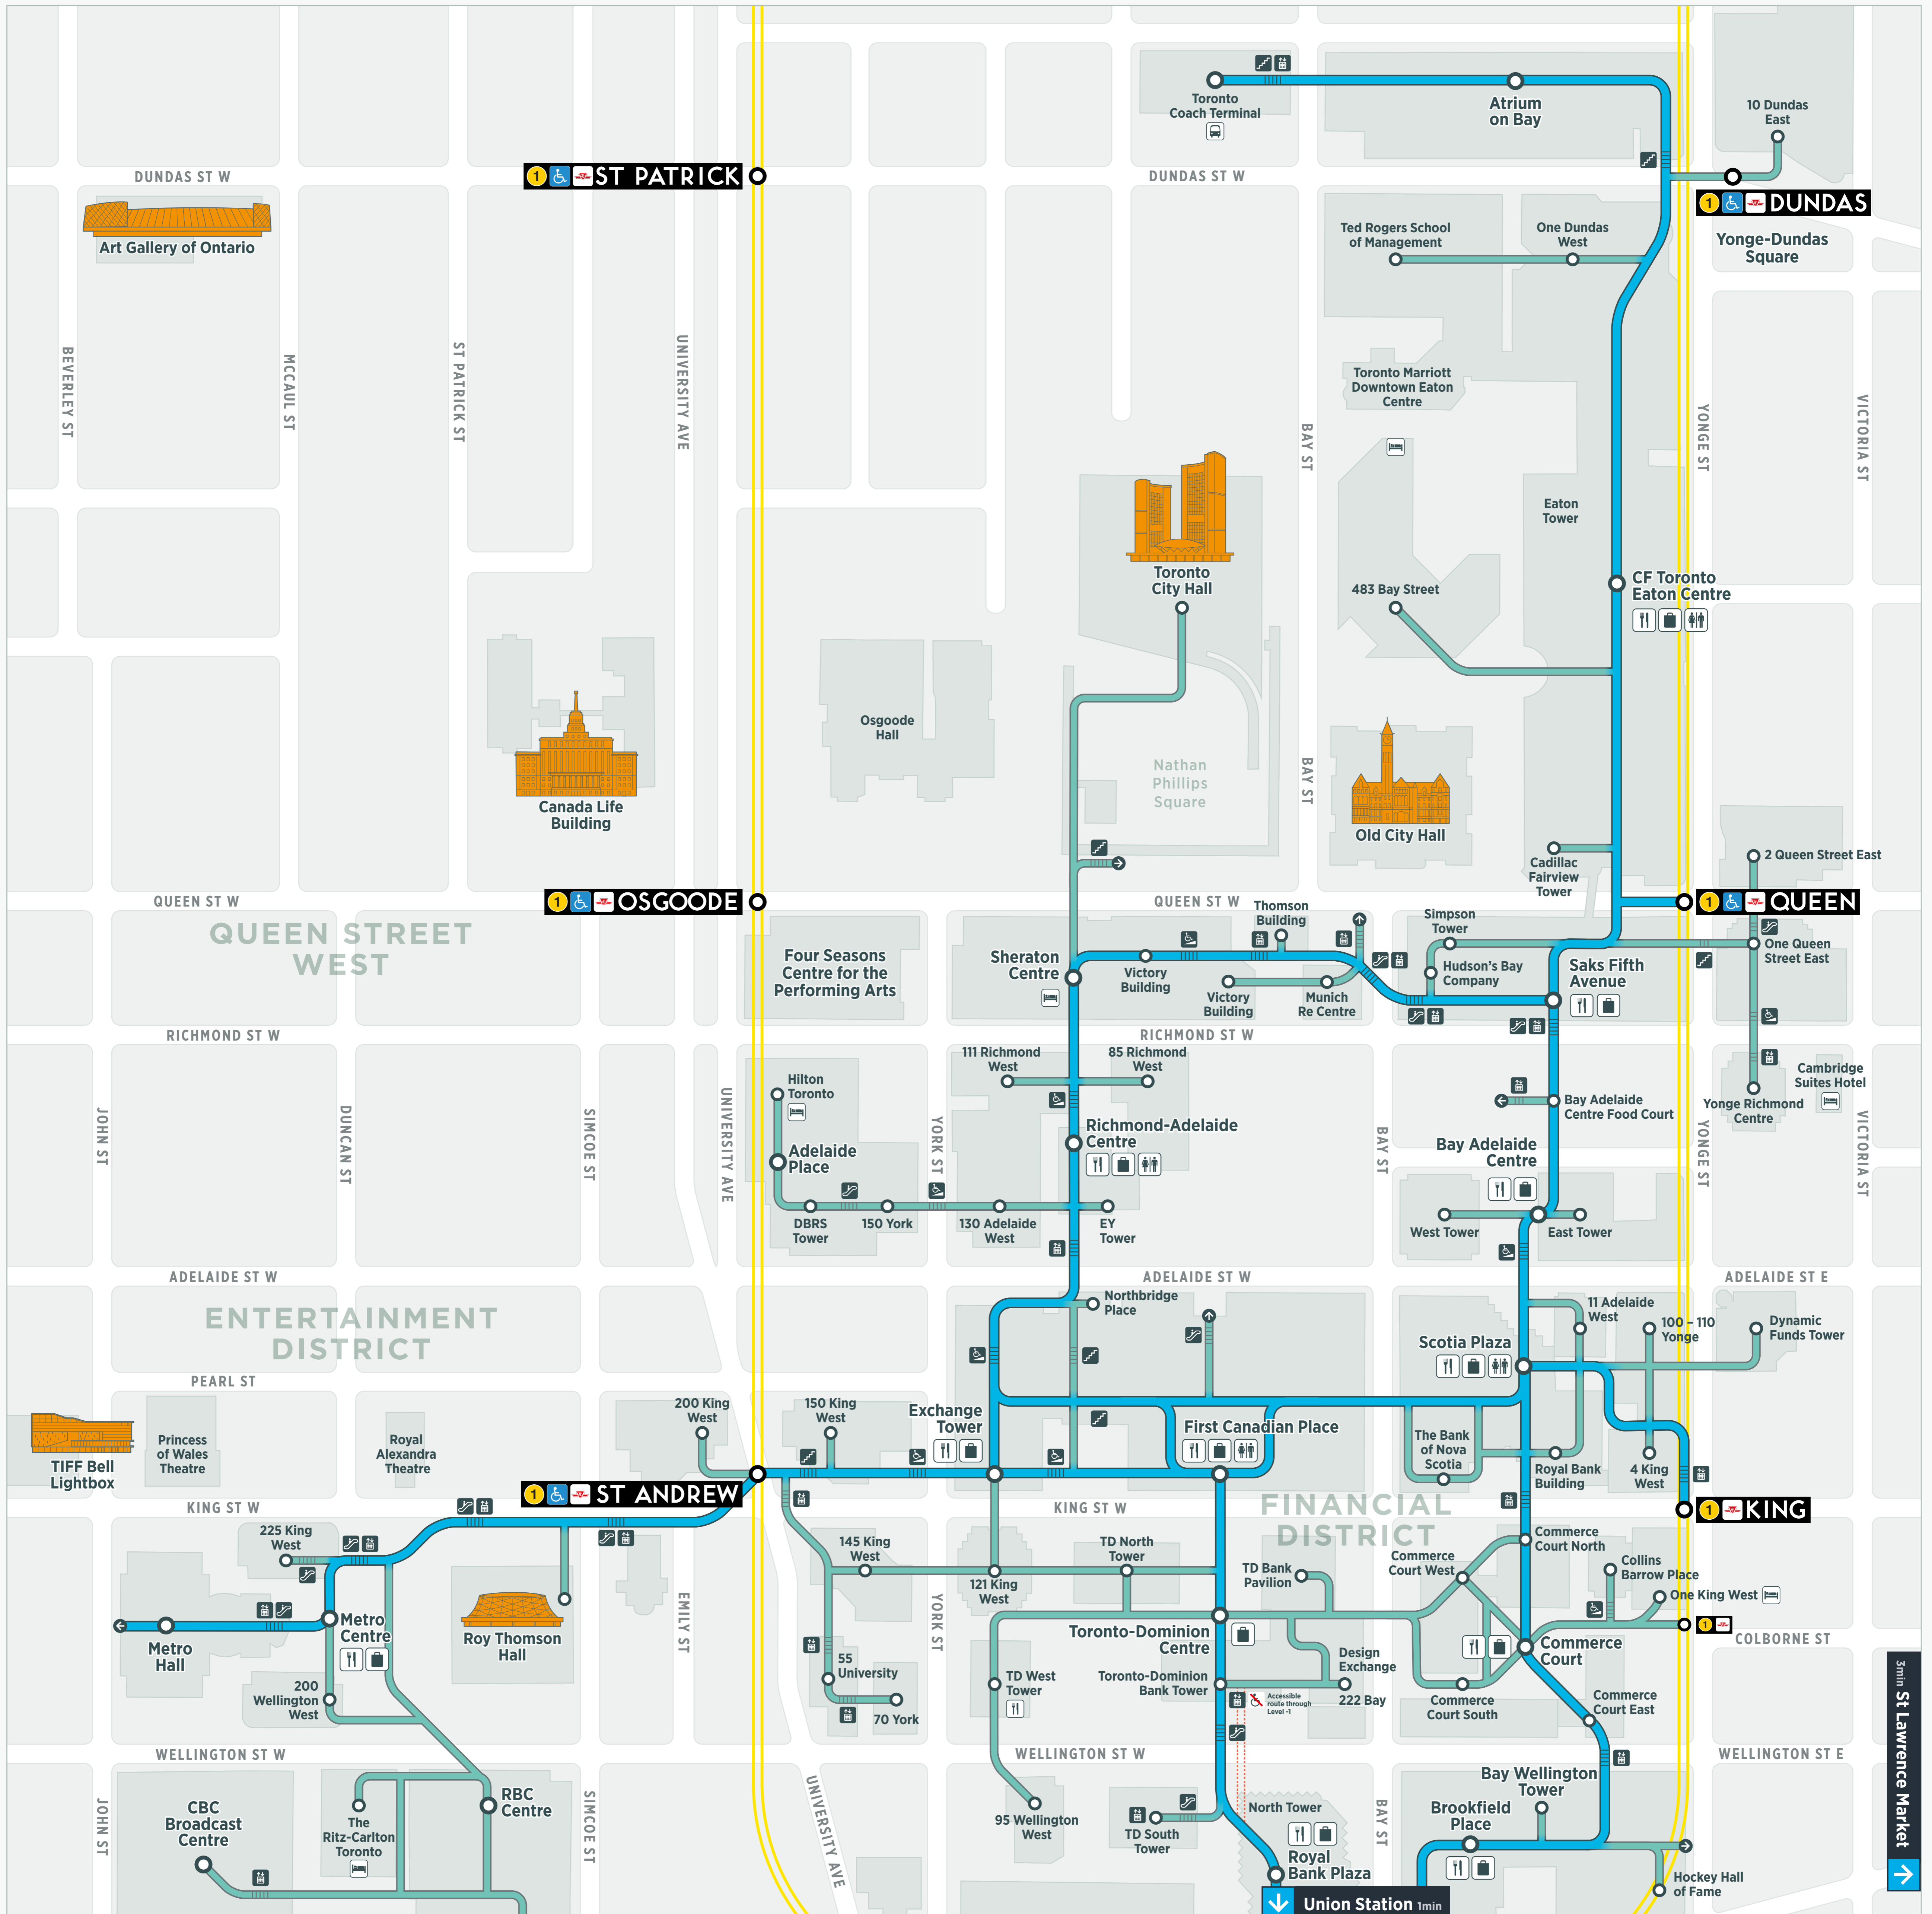

# PATH NETWORK

Also available as Central and South posters

## North

3min St Lawrence Market

v.2018.07