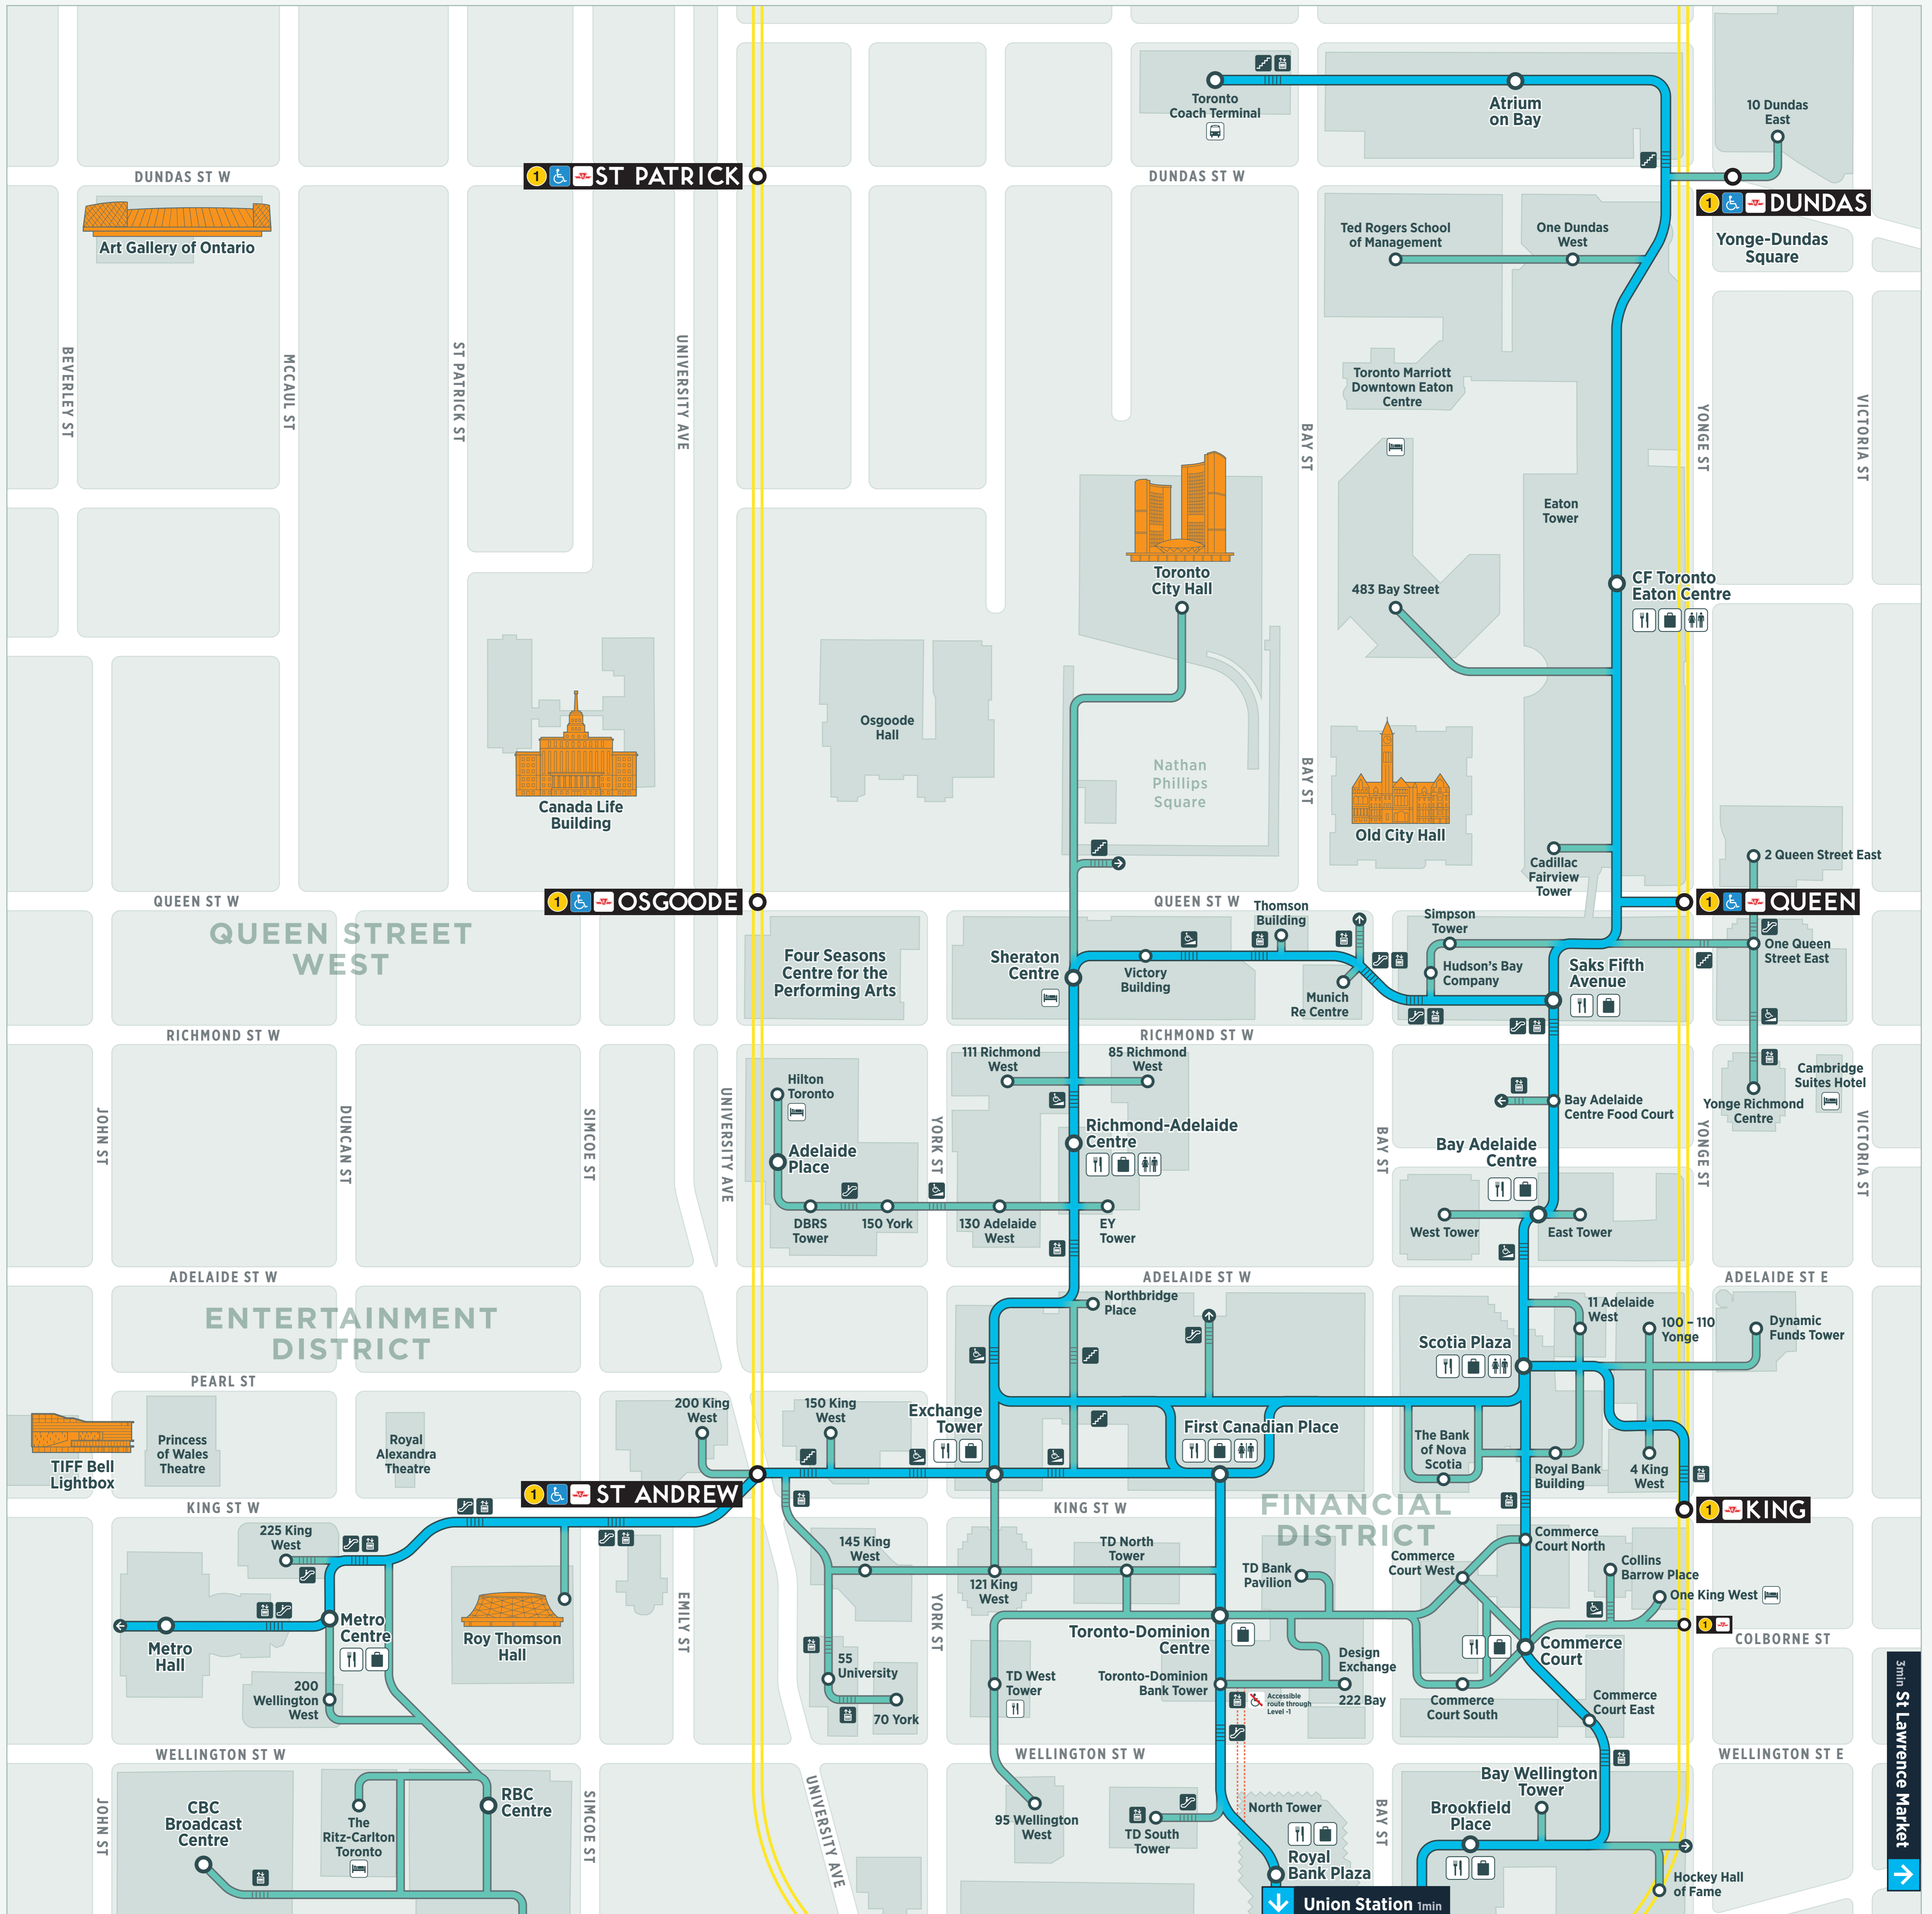

PATH NETWORK

Also available as Central and South posters

North

3 min St Lawrence Market

v.2018.01